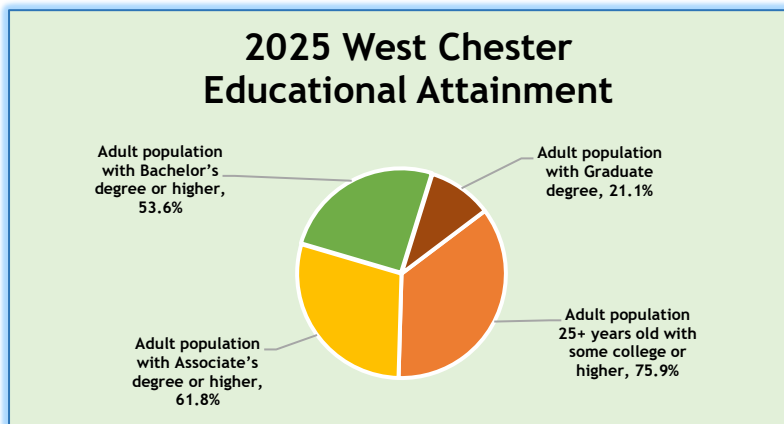

2025 West Chester Township Educational Attainment

Adult population 25+ years old with some college or higher	75.9%
Adult population with Associate's degree or higher	61.8%
Adult population with Bachelor's degree or higher	53.6%
Adult population with Graduate degree	21.1%